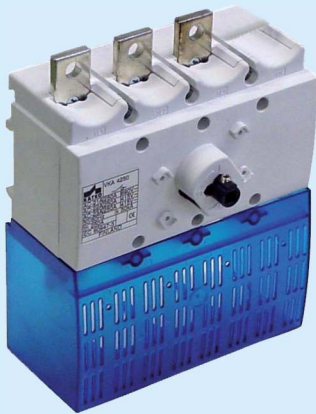

LOAD BREAK SWITCHES

DIN Rail Mounting
Insulation Voltage: 690v

BASE MOUNT

PART NO	AC-22 (400v) Amps	AC-23 (400v) KW	Terminal Size mm²	Price
BASIC MODEL - 3 POLE - Base Mount complete with Handle & Shaft				
KU316N	16	7.5	1.5 - 16	652.00
KU325N	25	11	1.5 - 16	662.00
KU340N	40	15	1.5 - 16	672.00
KU363N	63	22	2.5 - 35	797.00
KU380N	80	30	2.5 - 35	893.00
VKA3125N	125	45	6 - 70	1970.00
VKA3160N	160	55	6 - 70	2262.00
VKA3250	250	132	M8 bolt	3156.00

VKA3250

Dimensions

KU series 16 - 80 A (3 pole)

VKA series 125 - 160 A (3 pole)

VKA series 250 A (3 pole)

All Prices Exclude VAT and are subject to change without prior notice.