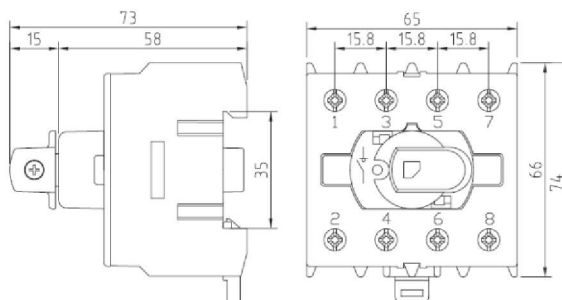

Dimensions

KU series 16 - 80 A (4 pole)