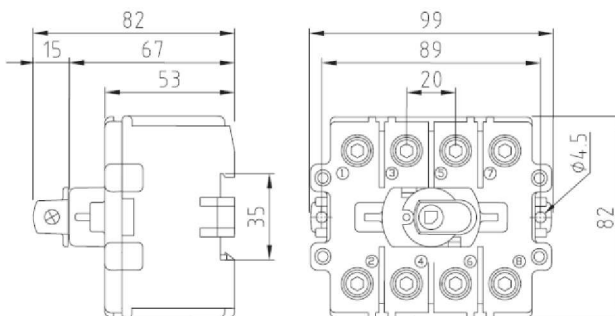

VKA series 125 - 160 A (4 pole)

All Prices Exclude VAT and are subject to change without prior notice.