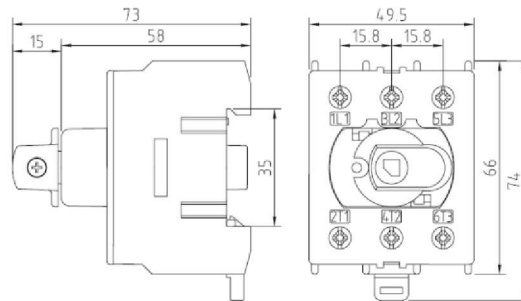

Dimensions

KU series 16 - 80 A (3 pole)