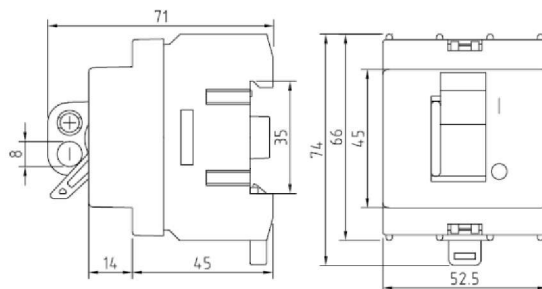

Dimensions

KUE series 16 - 80 A (3 pole)